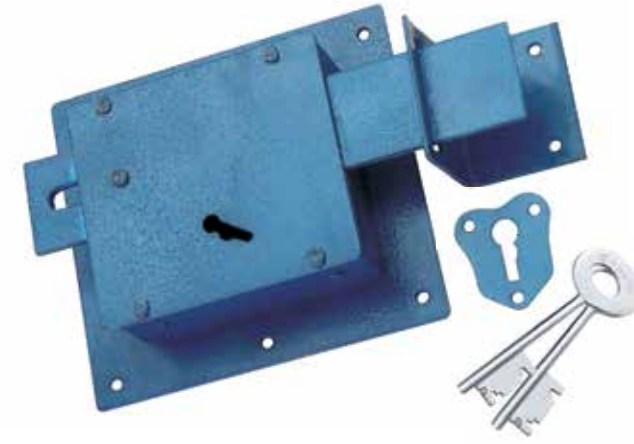

Door Lock 2 in 1 CY

- Material : Steel
- Size : 125 mm
- Mechanism : Pin Cylindrical
- Action : Double Action, 2+1 Steel Square Bullet
- Keys : 4 Brass Ultra Keys
- Finish : Antique
- Packing : 48 Pcs./1 Carton

Polo Door Lock

- Material : Steel / Brass
- Lever : 6 Lvr.
- Action : Double Action, Brass Locking Bolt & Latch
- Keys : 3 Keys
- Finish : PC
- Packing : 48 Pcs./1 Carton

Singham Door Lock

- Material : Steel
- Lever : 6 Lvr.
- Action : Double Action, 3 Square Bullet
- Keys : 3 Keys
- Finish : Colour
- Packing : 60 Pcs./1 Carton

2 in 1 Door Lock

- Material : Steel
- Lever : 6 Lvr.
- Action : Double Action, 3 Square Bullet
- Keys : 2 Keys
- Finish : PC
- Packing : 90 Pcs./1 Carton

Zig - Zag Super

- Material : Steel/Also available in Stainless Steel 304 Grade
- Action : 10 Action
- Lever : 6 Lvr.
- Keys : 3 Keys
- Finish : SS
- Packing : 33 Pcs./1 Carton