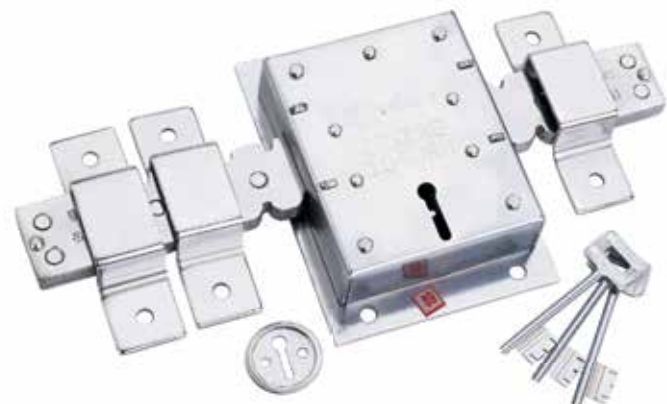

Zig-Zag

- Material : Steel
- Action : 10 Action
- Lever : 6 Lvr.
- Keys : 3 Keys
- Finish : CP
- Packing : 33 Pcs./1 Carton